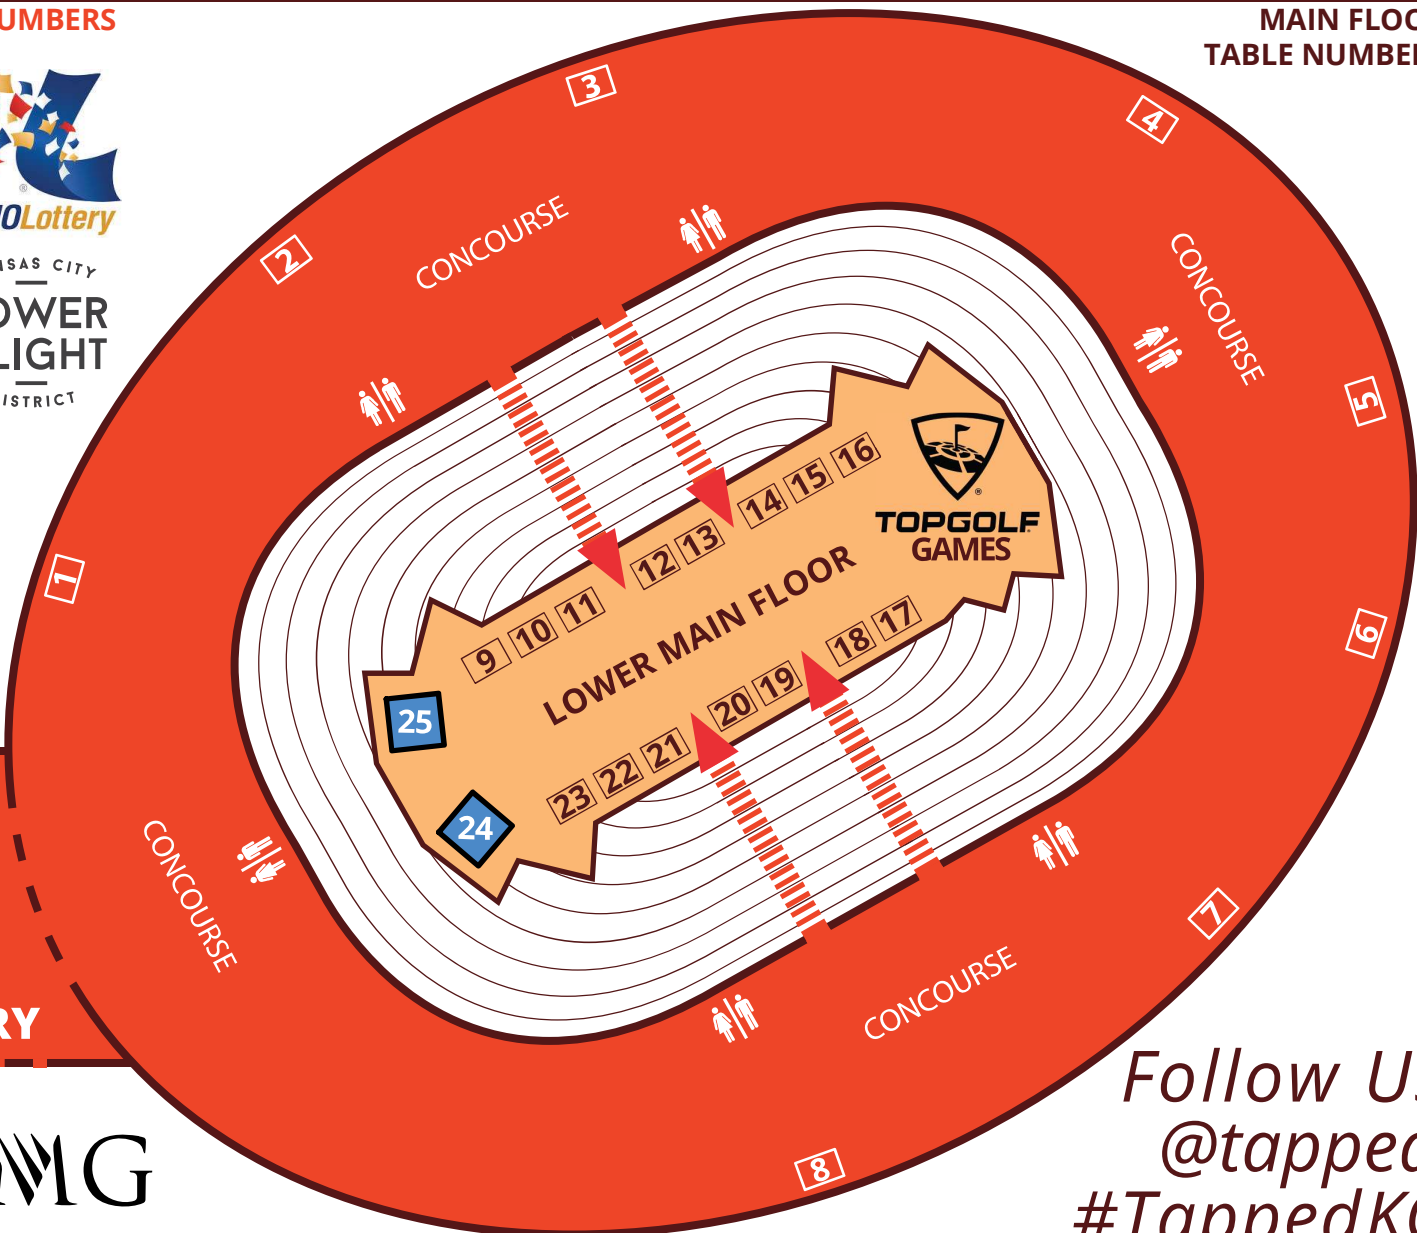

CONCOURSE TABLE NUMBERS

MAIN FLOOR TABLE NUMBERS

VIP FOUNDERS CLUB

MAIN ENTRY

15	CONEY ISLAND BREWING	TRULY SPIKED STARBLING
16	SAMUEL ADAMS	THE TRAVELER BEER CO
17	CRISPIN	FOUNDERS BREWING
18	CHARLEVILLE BREWING COMPANY	CRANE BREWERY
19	HB HOEBRAUHAUS CLEVELAND	LAZY MAGNOLIA MISSISSIPPI'S BIEST BEERERY
20	MARTIN CITY	MOTHER'S BREWING COMPANY
21	RIVER NORTH BREWERY	Logo with a sun symbol
22	SMALL TOWN BREWERY	Siegl
23	Logo with a wine glass	LAURENCE BREWING COMPANY PETALUMA CALIF.
24	Logo with a crown and 'Pilsner' text	
25	GUINNESS	

WAVE | IMG

* Layout subject to change.
 * All products subject to change upon availability.

Follow Us
 @tapped
 #TappedKC
 Please Drink Responsibly